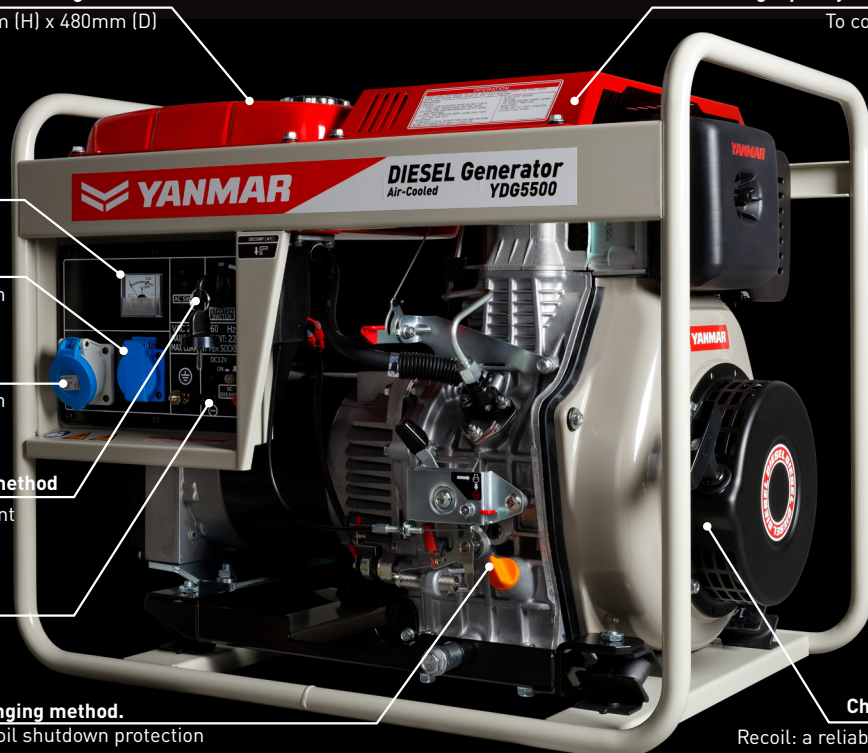

Designed for optimal performance

- Every component of our generators contributes to delivering optimal power and performance.
- Your partner in power, featuring a reliable, precision engineered air-cooled L Series YANMAR engine
- An ultra-modern design featuring cutting-edge components

Compact and portable design

720mm (B) x 578mm (H) x 480mm (D)

High quality stainless steel top covers

To combat outside pressures

Voltage meter

IP54 Schuko socket

Pollution and splash water proof

IP44 CEE socket

Pollution and splash water proof

Choice of starting method

Electric: a convenient push-button option

Battery charger

A simplified oil changing method.

With automatic low oil shutdown protection

Choice of starting method

Recoil: a reliable easy-start pull option