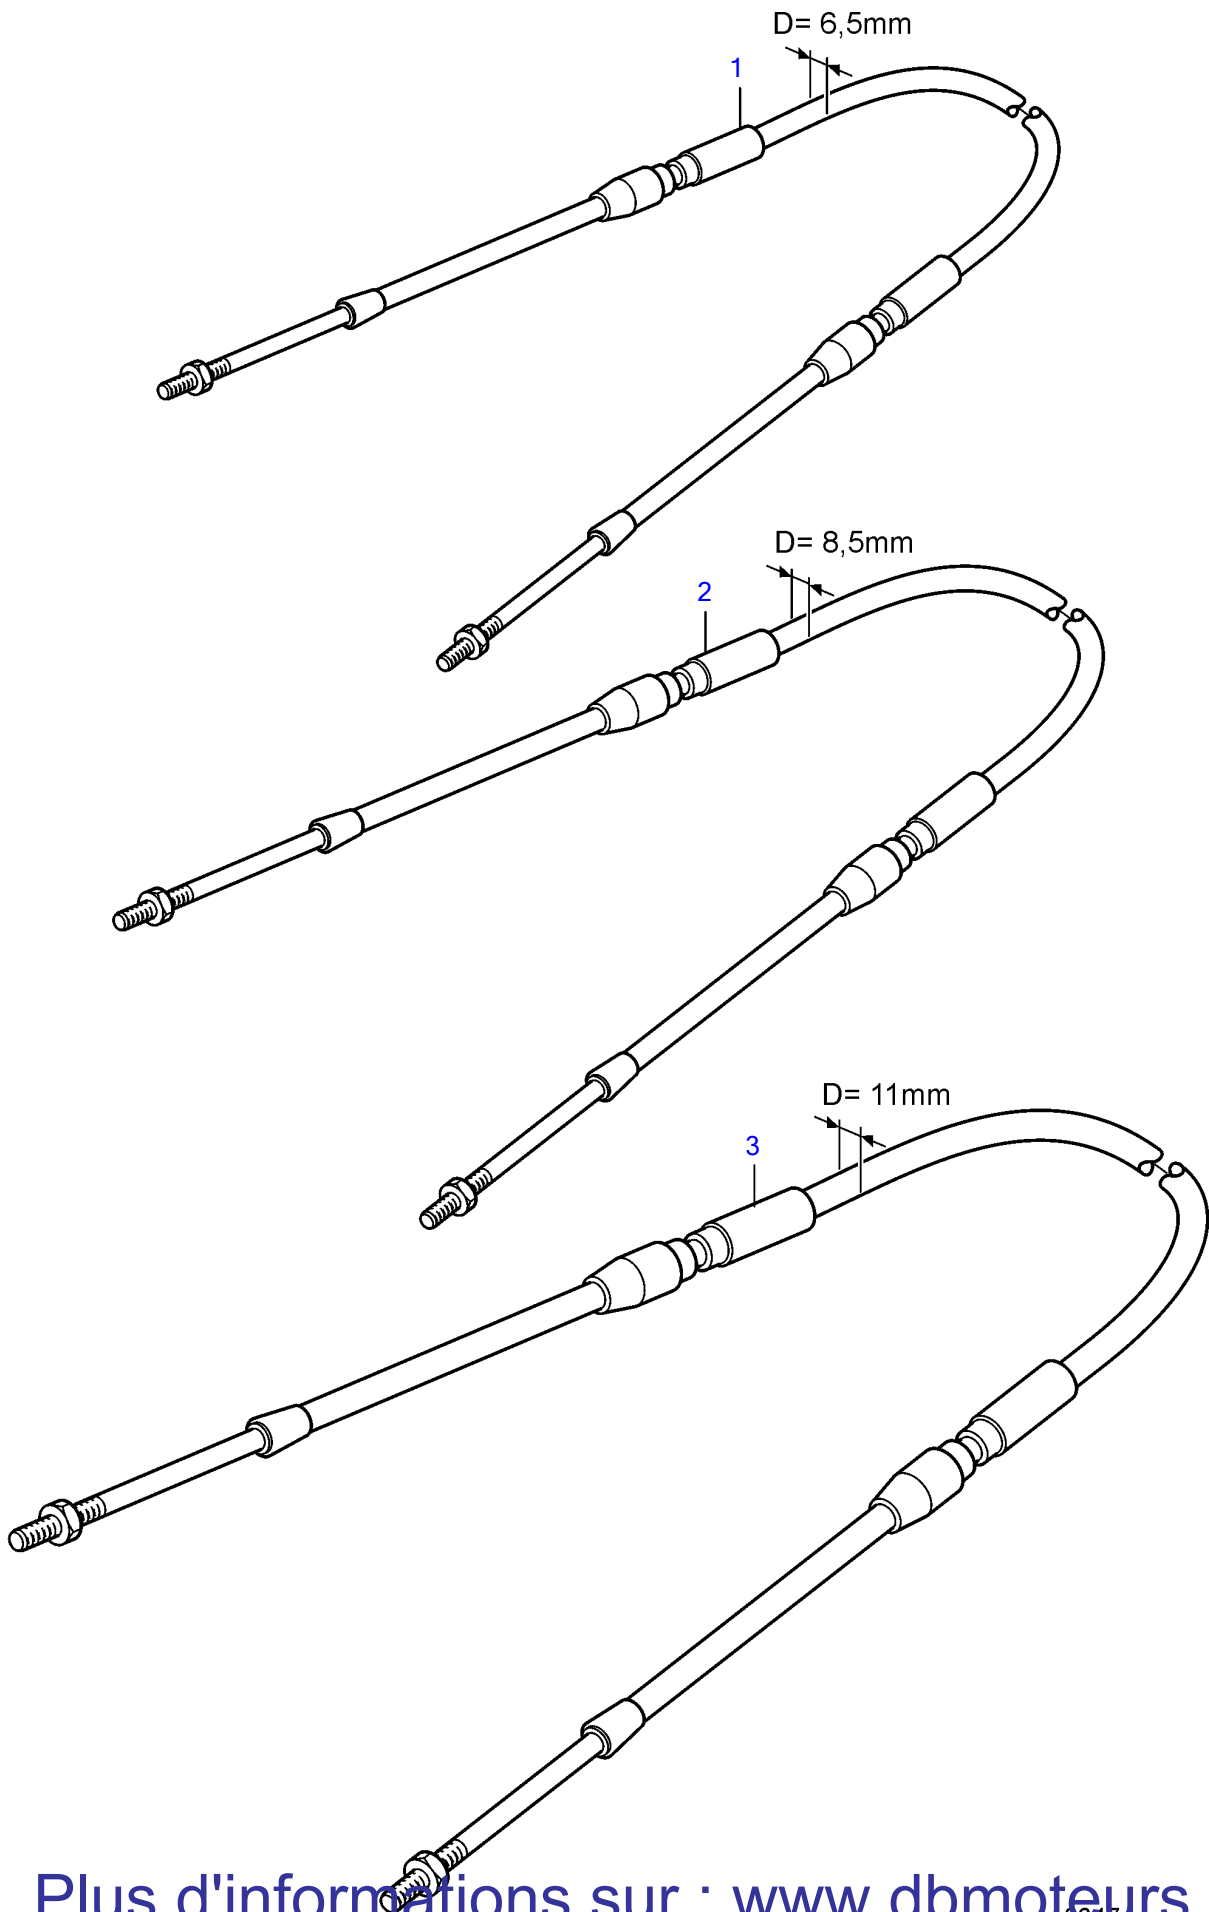

Plus d'informations sur : www.dbmoteurs.fr

Plus d'informations sur : www.dbmoteurs.fr

RÉF	No Pièce	QTÉ	DÉSIGNATION	NOTES
2	1140171	1	Cable commande	L=1000mm
	1140172	1	Cable commande	L=1250mm
	1140173	1	Cable commande	L=1500mm
	1140174	1	Cable commande	L=1750mm
	1140175	1	Cable commande	L=2000mm
	1140176	1	Cable commande	L=2250mm
	1140177	1	Cable commande	L=2500mm
	1140178	1	Cable commande	L=2750mm
	1140179	1	Cable commande	L=3000mm
	1140180	1	Cable commande	L=3250mm
	1140181	1	Cable commande	L=3500mm
	1140182	1	Cable commande	L=3750mm
	1140183	1	Cable commande	L=4000mm
	1140184	1	Cable commande	L=4250mm
	1140185	1	Cable commande	L=4500mm
	1140186	1	Cable commande	L=4750mm
	1140187	1	Cable commande	L=5000mm
	1140188	1	Cable commande	L=5250mm
	1140189	1	Cable commande	L=5500mm
	1140190	1	Cable commande	L=5750mm
	1140191	1	Cable commande	L=6000mm
	1140192	1	Cable commande	L=6250mm
	1140193	1	Cable commande	L=6500mm
	1140194	1	Cable commande	L=6750mm
	1140195	1	Cable commande	L=7000mm
	1140196	1	Cable commande	L=7250mm
	1140197	1	Cable commande	L=7500mm
	1140198	1	Cable commande	L=7750mm
	1140199	1	Cable commande	L=8000mm
	888081	1	Cable commande	L=8250mm
	1140200	1	Cable commande	L=8500mm
	888082	1	Cable commande	L=8750mm
	1140201	1	Cable commande	L=9000mm
	888083	1	Cable commande	L=9250mm
	1140202	1	Cable commande	L=9500mm
	888084	1	Cable commande	L=9750mm
	1140203	1	Cable commande	L=10000mm
	888085	1	Cable commande	L=10250mm
	1140204	1	Cable commande	L=10500mm
	888086	1	Cable commande	L=10750mm
	1140205	1	Cable commande	L=11000mm
	888087	1	Cable commande	L=11250mm
	1140206	1	Cable commande	L=11500mm
	888088	1	Cable commande	L=11750mm
	1140207	1	Cable commande	L=12000mm
	888089	1	Cable commande	L=12250mm
	1140208	1	Cable commande	L=12500mm
	888090	1	Cable commande	L=12750mm
	1140209	1	Cable commande	L=13000mm