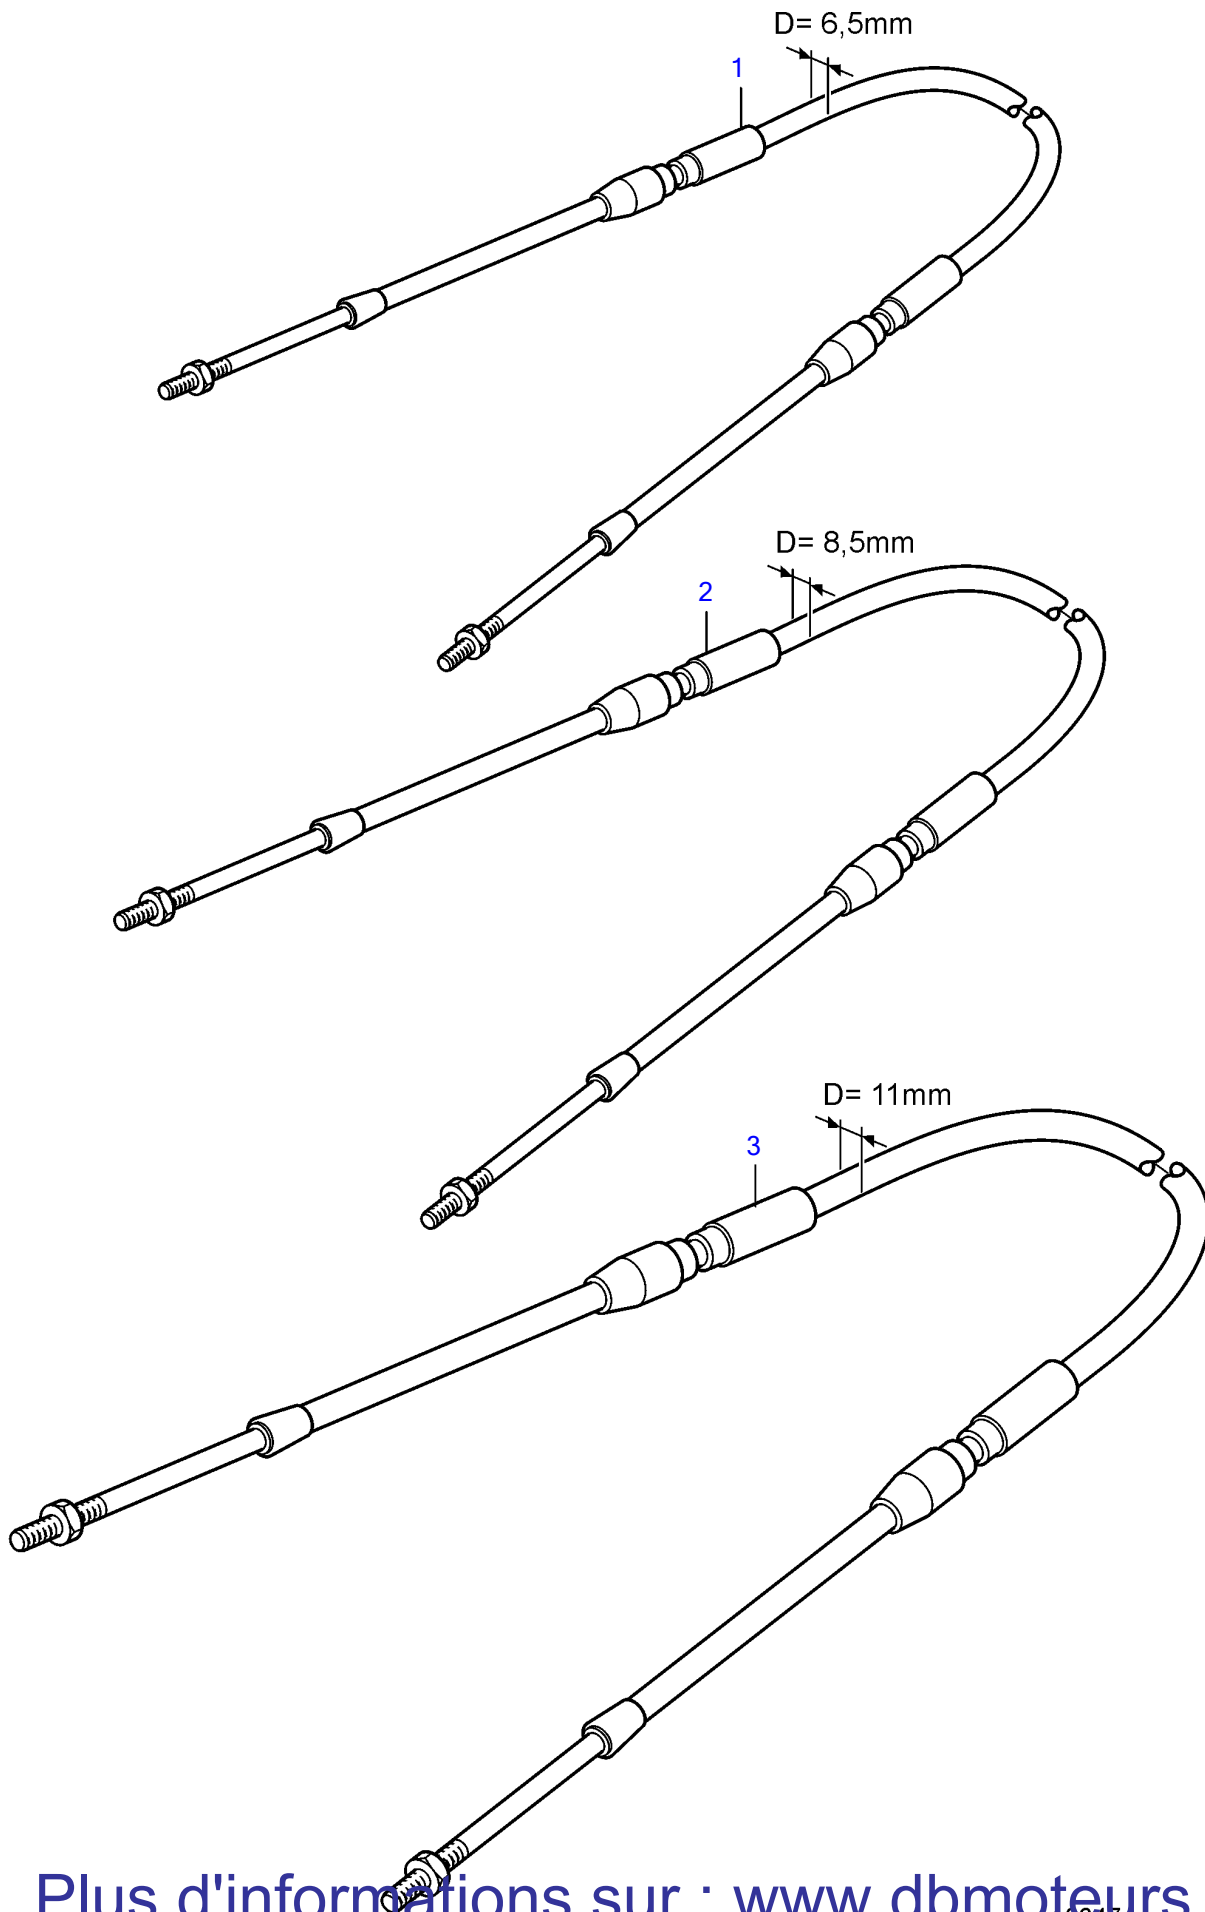

Plus d'informations sur : www.dbmoteurs.fr